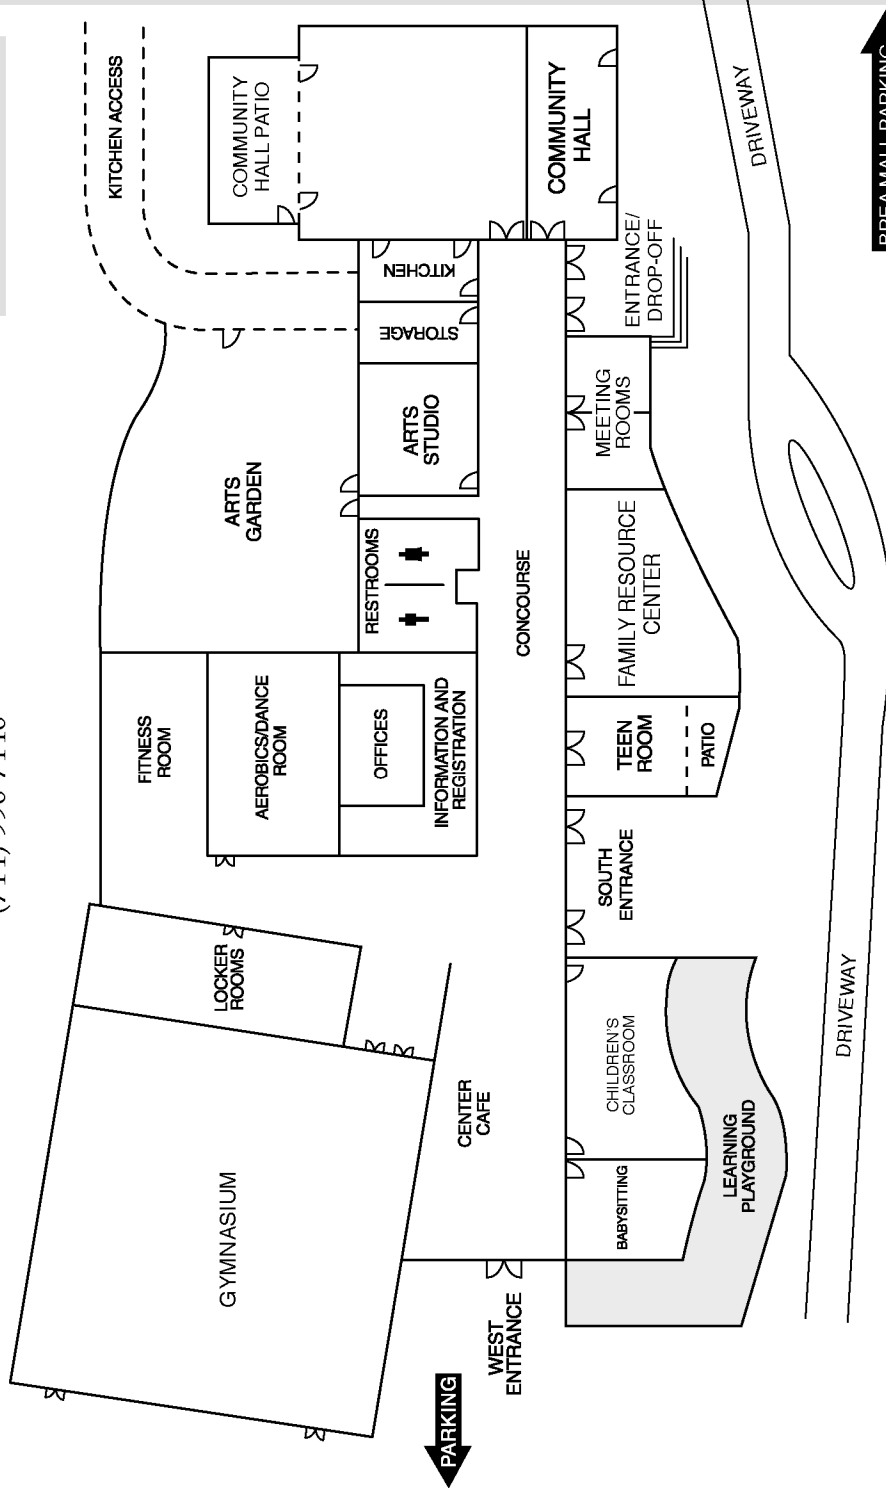

(Brea Community Center is six blocks west of Brea Boulevard)

Brea Blvd.

Poplar St.

Birch St.

# BREA Community CENTER

695 E. Madison Way  
(corner of Randolph Ave. and Madison Way)  
Brea, California 92821  
(714) 990-7140

BREA  
POST OFFICE

BREA  
CIVIC & CULTURAL  
CENTER

BREA MALL

Mall  
tri-level  
parking\*

BREA MALL PARKING

Madison Way

IMPERIAL HIGHWAY

\*Mall tri-level parking is closer for access to Community Hall events