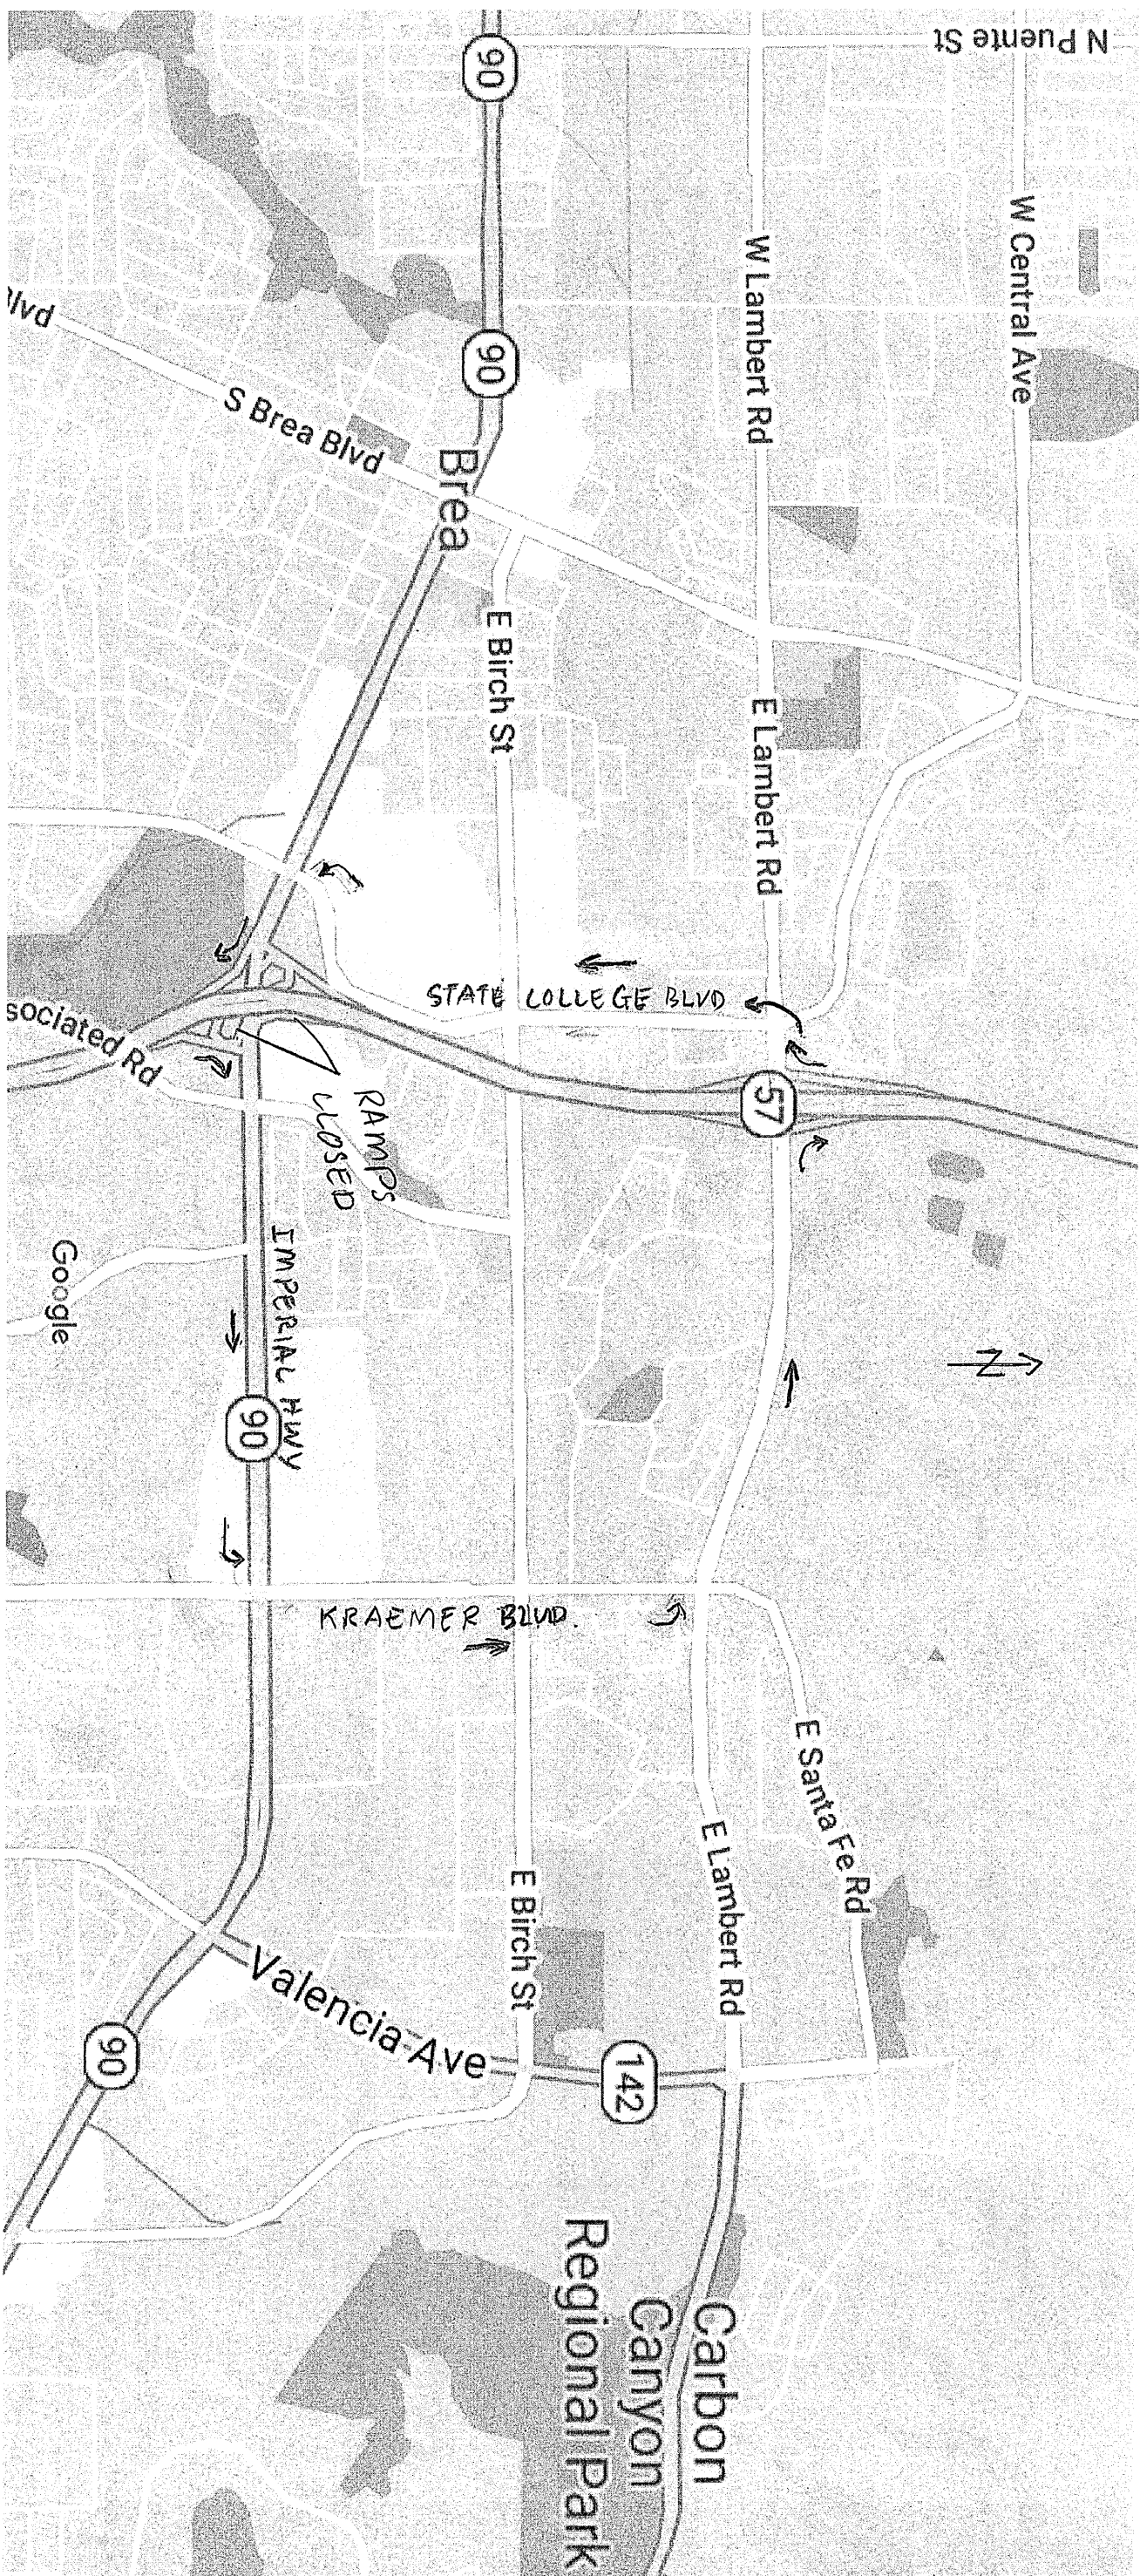

DETOUR SR 57 FULL CLOSURES: SB AT LAMPERT RD, NB AT IMPERIAL HWY

Google Maps

Map data ©2020 Google 2000 ft