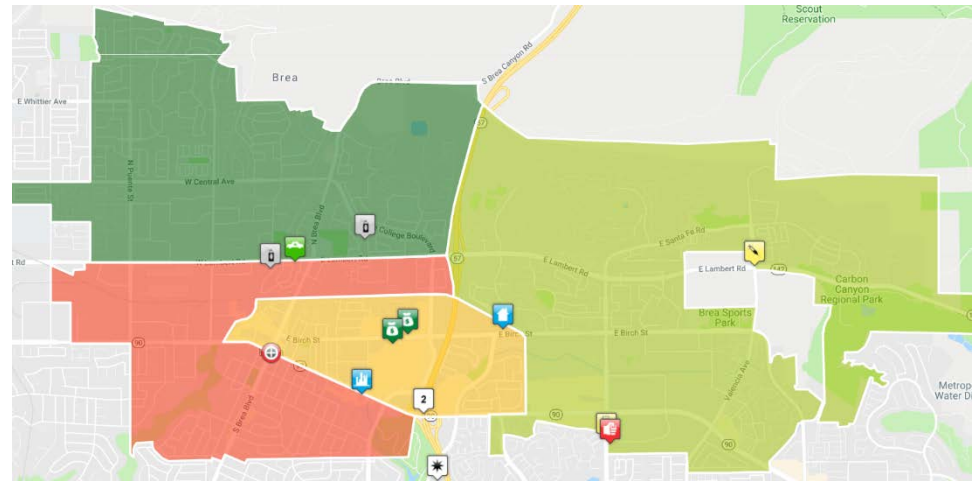

Step 3: Click on Icons for INFO

Burglary - Commercial

IR Number: 1807-0269
Crime: BURGLARY, NONRES, FORCED ENTRY
Location Type: Commercial or Office Building
Date: 07/04/2018
Time: 1:47 AM
Public Address: 10XX E IMPERIAL HWY, BREA, CA 92821
Accuracy: Address

Distance: 0.63 miles

Agency: Brea Police Department

Additional Features

Agency Layers: Select “Brea Police Department Beats” to Display an Outline of the City and the PD’s Four Unique Geographical Areas

Agency Layers

- Fullerton Police Department
- La Habra Police Department
- Placentia Police Department
- Covina Police Department
- Brea Police Department
 - Beats

DATA GRID: Select the Data Grid Tab to Display a List of Events Viewable on the Community Crime Map

Map Data Grid Analytics Metadata							
Events Offenders							
Class	Incident	Crime	Date / Time	Location	Address	Accuracy	Agency
	1807-0463	THEFT, PROPERTY, BLDG	Jul 05, 2018 7:00 PM	Commercial or Office Building	9XX E BIRCH ST, BREA, CA 92821	Address	Brea Police Department
	1807-0293	THEFT, PROPERTY, BLDG	Jul 04, 2018 12:13 PM	Department or Discount Store	2XX BREA MALL RD, BREA, CA 92821	Address	Brea Police Department
	1807-0269	BURGLARY, NONRES, FORCED ENTRY	Jul 04, 2018 1:47 AM	Commercial or Office Building	10XX E IMPERIAL HWY, BREA, CA 92821	Address	Brea Police Department
	1807-0287	BURGLARY, NONRES, FORCED ENTRY	Jul 03, 2018 8:20 PM	Commercial or Office Building	5XX N PUENTE ST, BREA, CA 92821	Address	Brea Police Department
	1807-0191	THEFT, PROPERTY, OTHER	Jul 03, 2018 12:01 AM	Other / Unknown	3XX W LAMBERT RD, BREA, CA 92821	Address	Brea Police Department
	1807-0003	THEFT, VEH, AUTOMOBILE	Jun 30, 2018 11:30 PM	Highway/Road/Alley/Street/Si...	S BREA ST & E LOCUST BLVD, BREA, CA 92821	Address	Brea Police Department